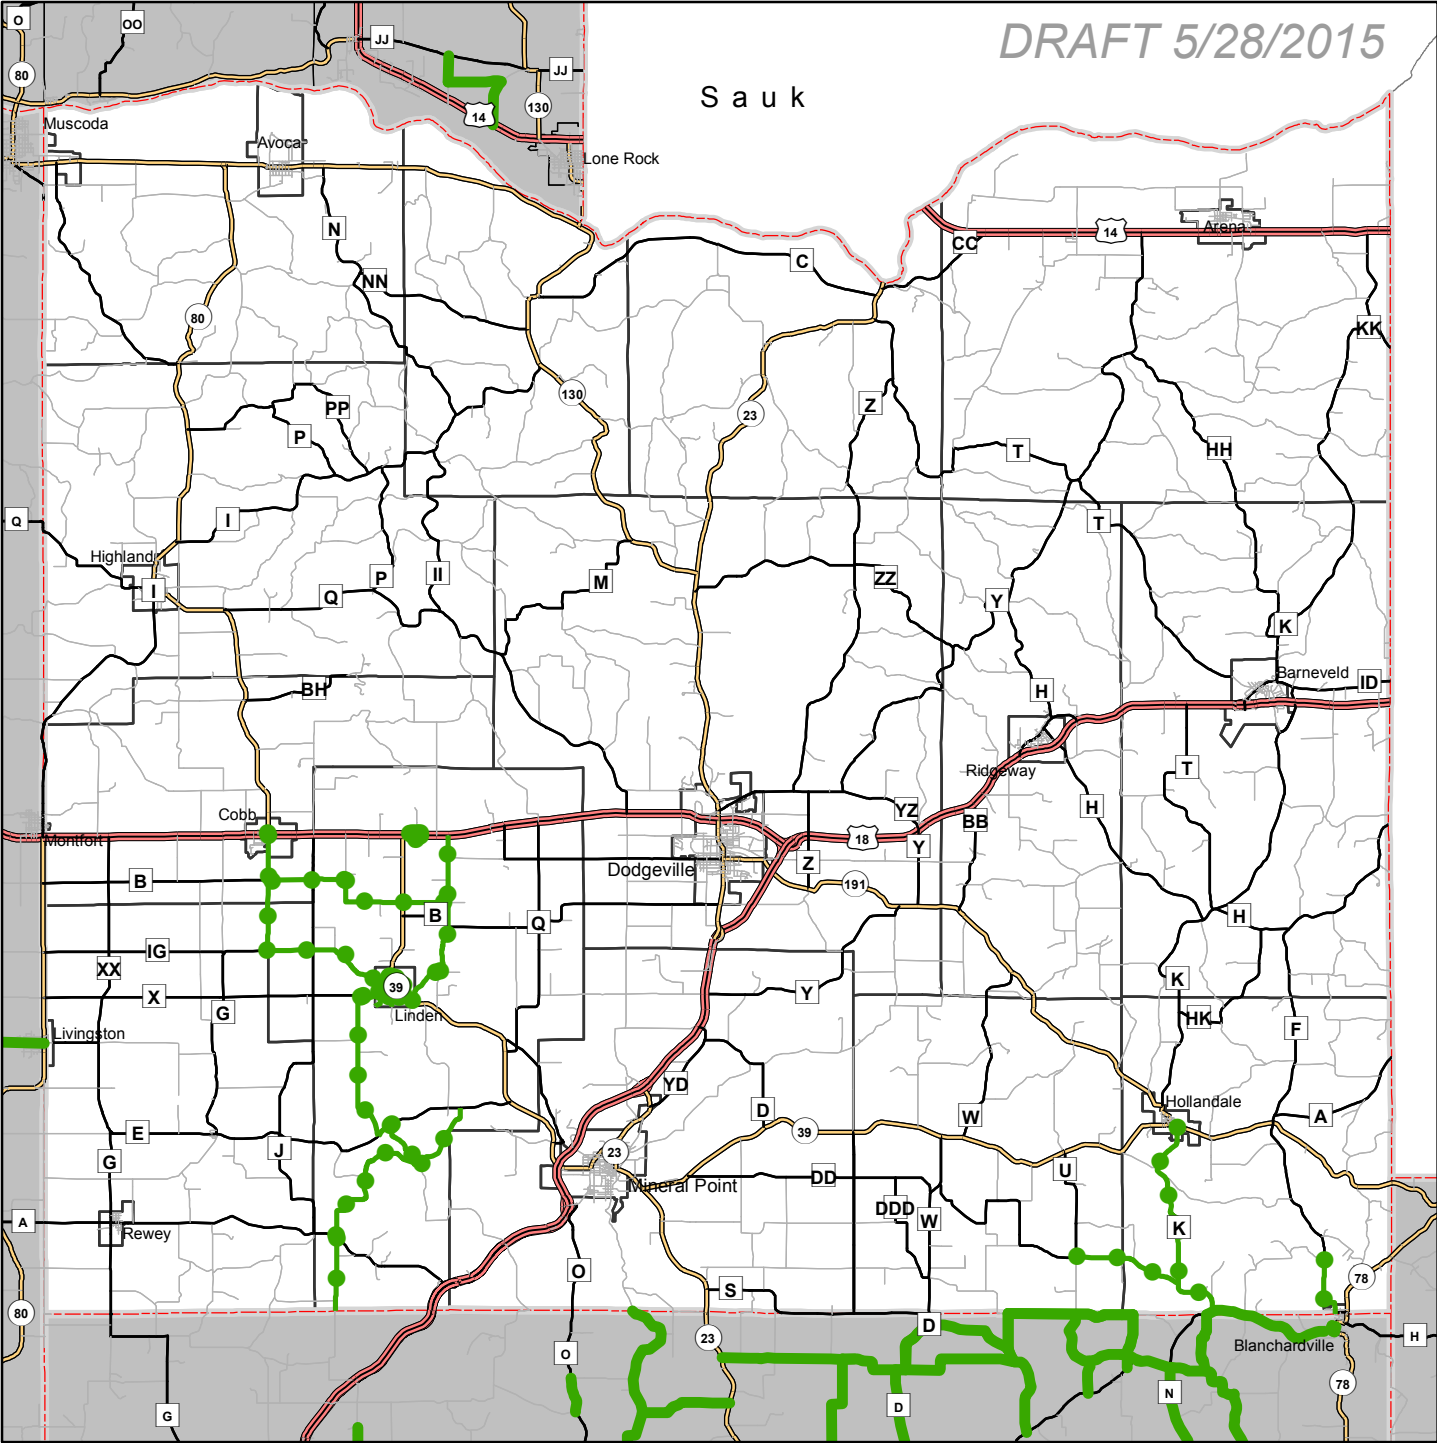

DRAFT 5/28/2015

Sauk

Iowa County ATV Route & Trail Map

Trail Legend

- On-road Routes
- Off-road Trails
- ATV Routes not verified
- Cities / Towns
- County Border
- State Border

*Iowa County ATV routes have not been identified as on file with DNR

May 28, 2015
Sources: SWWRPC Inventory, WI DOT, & WI DNR

This map is not a survey of the actual boundary of any property this map depicts. This map is not a legally recorded map is not intended to be one. SWWRPC is not responsible for any inaccuracies herein contained.