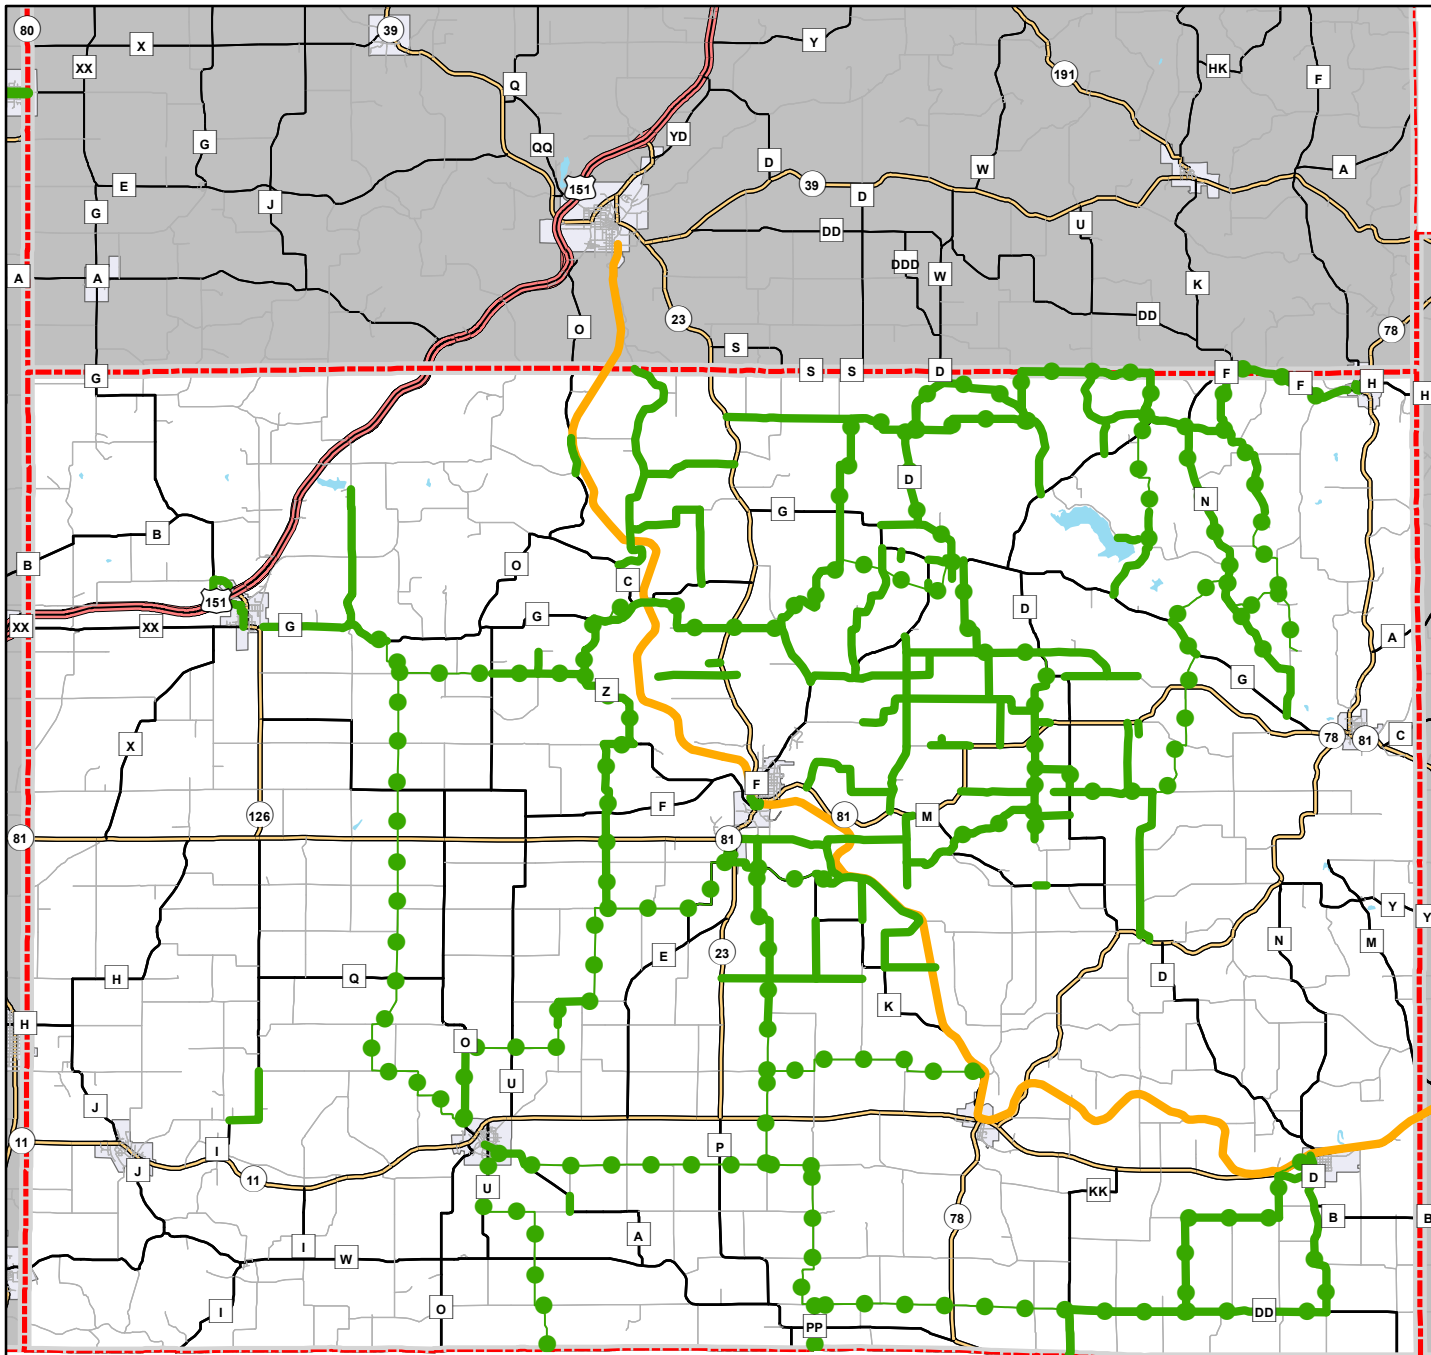

Lafayette County ATV Route & Trail Map

Trail Legend

- On-road Routes
- Off-road Trails
- ATV Routes not verified
- Cities / Towns
- County Border
- State Border

N

0 3 6 Miles

April 17, 2015
 Sources: SWWRPC Inventory, WI DOT, & WI DNR

This map is not a survey of the actual boundary of any property this map depicts. This map is not a legally recorded map is not intended to be one. SWWRPC is not responsible for any inaccuracies herein contained.