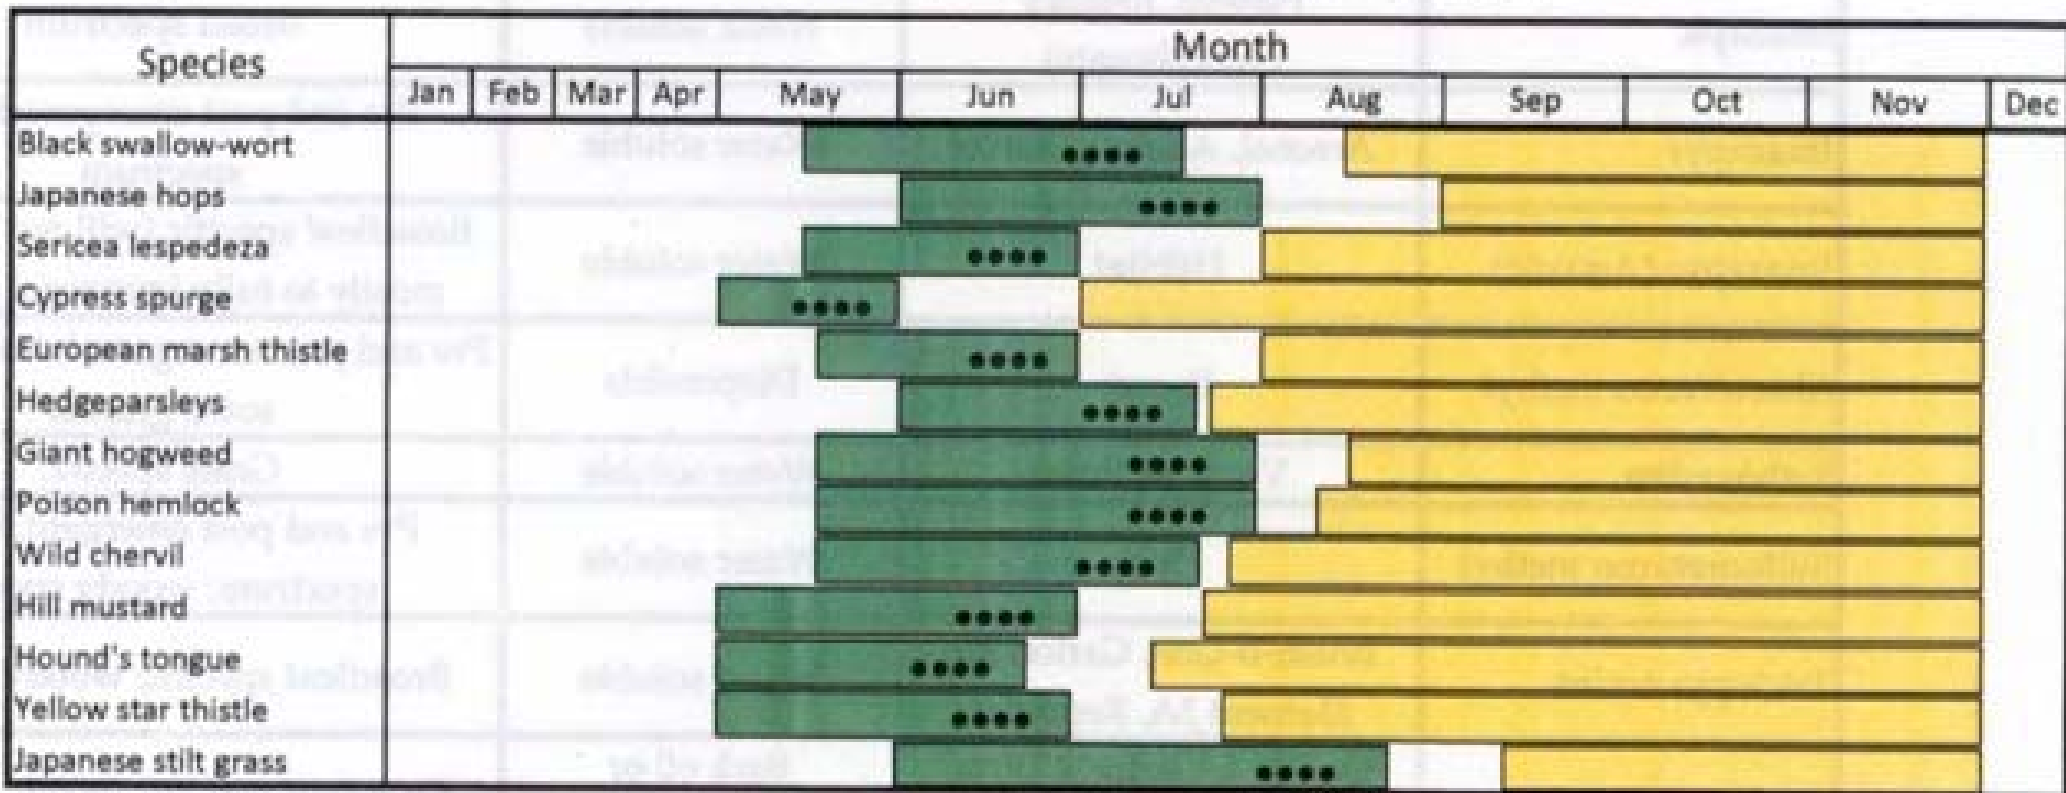

Mowing times for less common* invasive species in southern Wisconsin

Legend

MOW

DO NOT MOW

•••• Indicates best mowing time